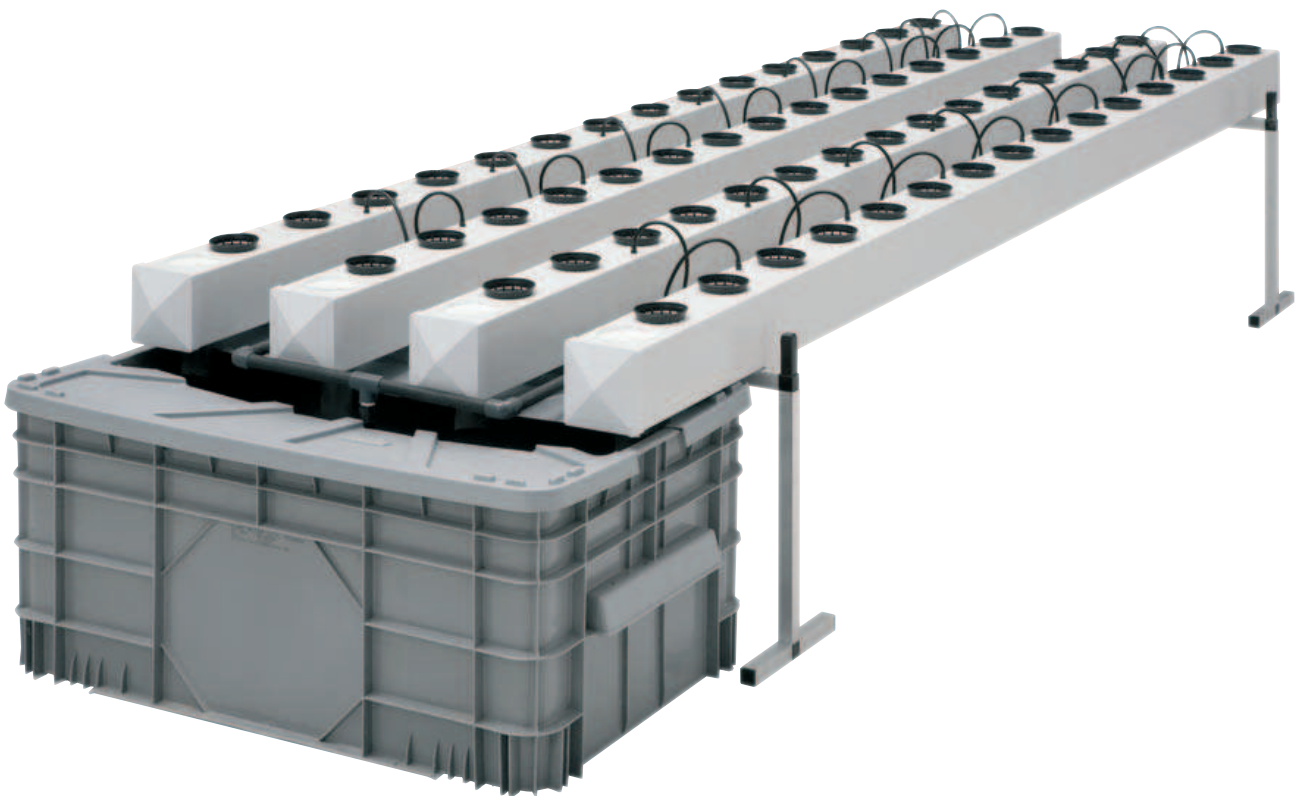

Bringing Nature and Technology Together
www.eurohydro.com

INSTRUCT-AF60-2011-07

GRATIS

Flora Series

FloraGro 1L
FloraMicro Hard Water 1/2 L
FloraMicro Soft Water 1/2 L
FloraBloom 1L

AeroFlo 60

60 plants

L = 325 cm, l = 100 cm, H = 56 cm