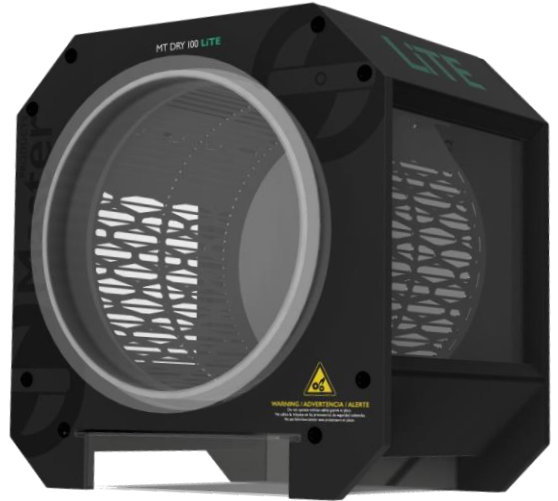

# MT Dry 100 LiTE

## THE DRY TRIMMER FOR SMALL PRODUCERS

The MT Dry 100 LiTE cannabis trimmer, compact and accessible, is perfect for small producers, ensuring precise and efficient trimming in limited spaces. Enhance your post-harvest process with reliability and quality. **CE certified.**

### Technical data:

Electrical connection	100-240 V 50/60 Hz, 2A
Weight	10 Kg
Dimensions	40,6 x 34,9 x 36,4 cm
Motor power	120 W
Barrel material	Stainless steel
Barrel diameter	25 cm
Barrel speed	30-50 RPM
Speed regulator	Yes
Blade material	PE1000
Tilt for loading	Yes
Sound level	60 dB
Certifications	CE, RoHS
Warranty	2 years

## COMPACT & LIGHTWEIGHT. MAXIMUM EFFICIENCY.

- Compact size, to work wherever desired.
- Lightweight for a comfortable transport.
- 25 cm diameter barrel for large capacity.
- Tilting support for easy product loading.
- 120 W powerful motor. Your flowers ready in just 5 minutes!
- Food-safe PE 1000 blade.
- Removable collection box.
- Protective front cover.